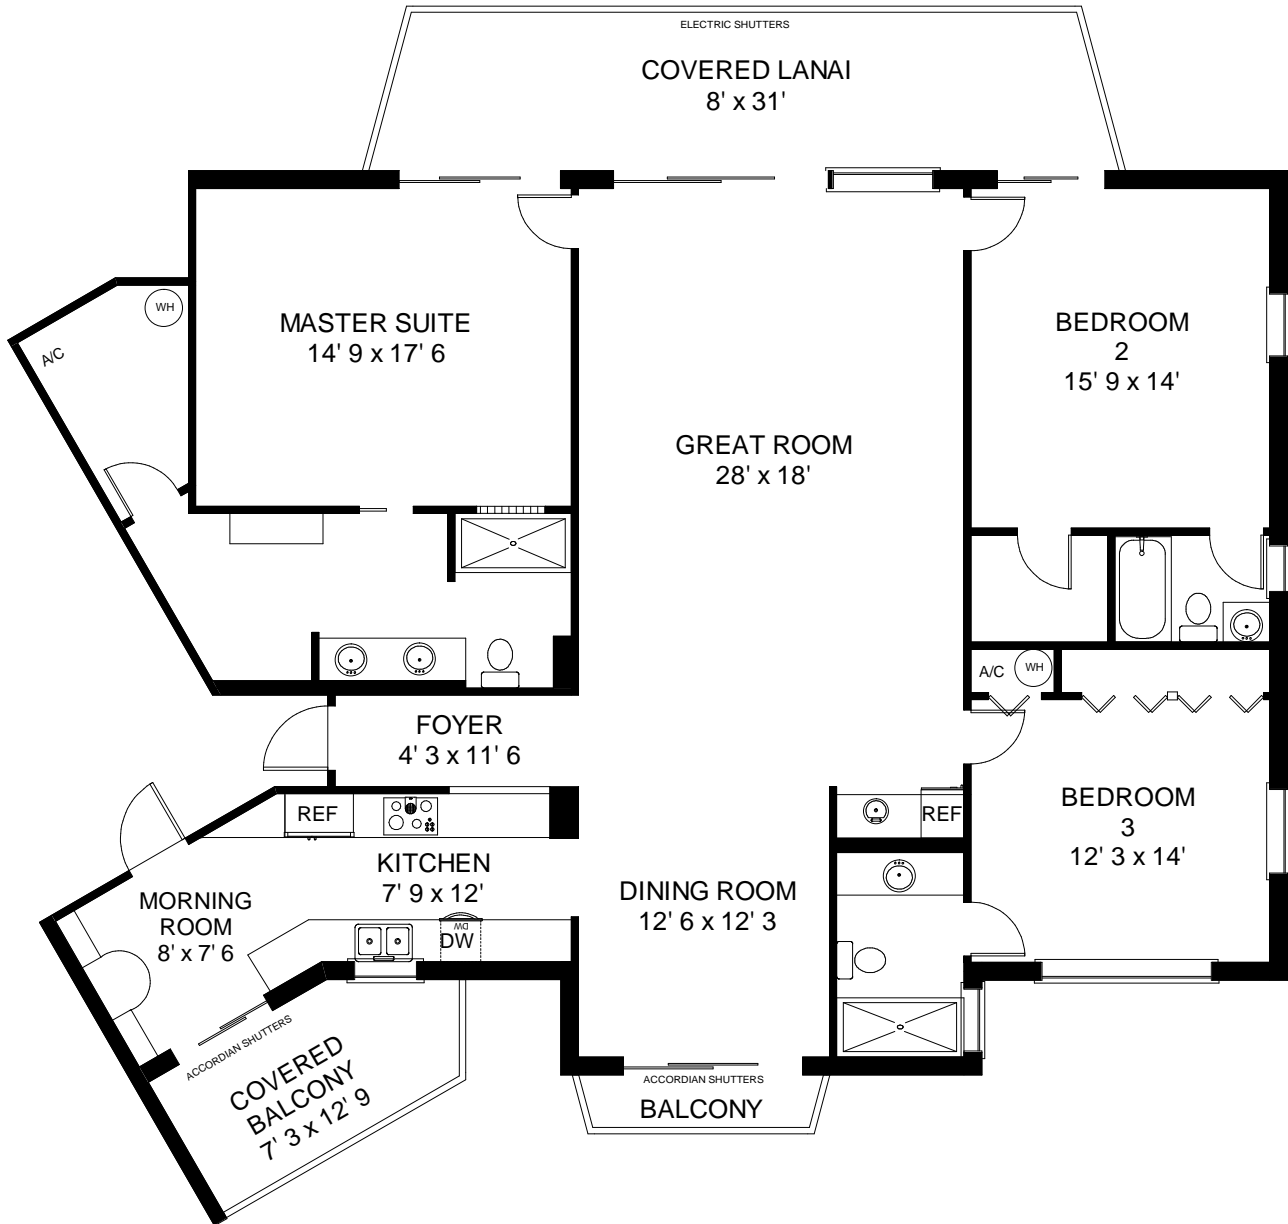

**BEACHMOOR
9051 GULF SHORE DRIVE
RESIDENCE 603
NAPLES, FL**

TOTAL LIVING AREA	2175 sq. ft.
Balconies/ Lanai	413 sq. ft.
TOTAL AREA	2588 sq. ft.