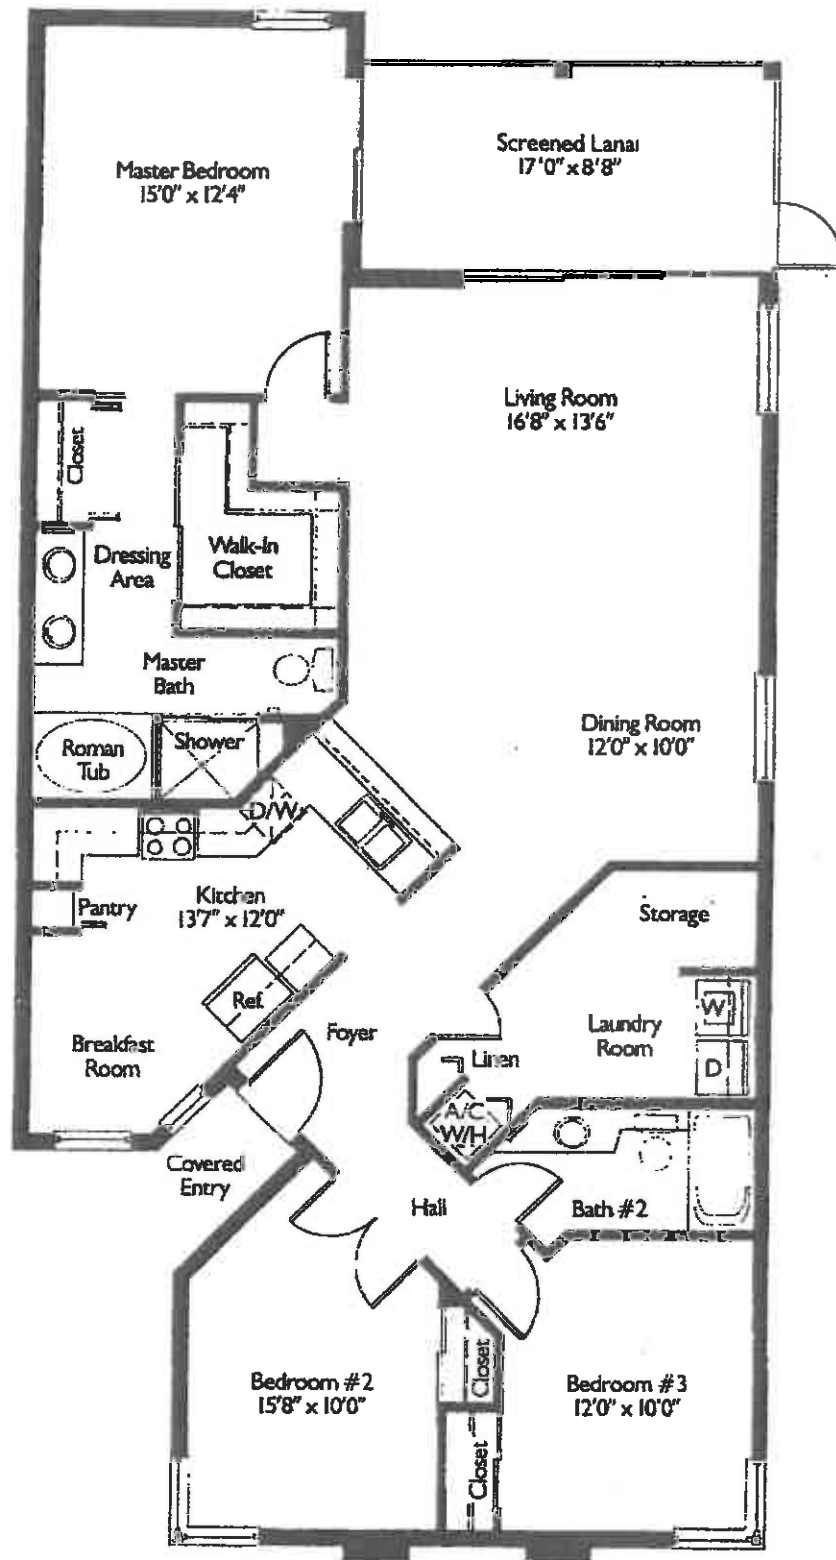

213511633

Lake View Carriage Home 0-02
 3 Bedroom, 2 Bath
 First Floor End

Living Area	1,611 Sq. Ft.
Lanai	117 Sq. Ft.
Total Area	1,758 Sq. Ft.

Margaret Hutchison

13131 Castle Hrbr Dr M-5
 Naples, FL 34110

THE REGATTA