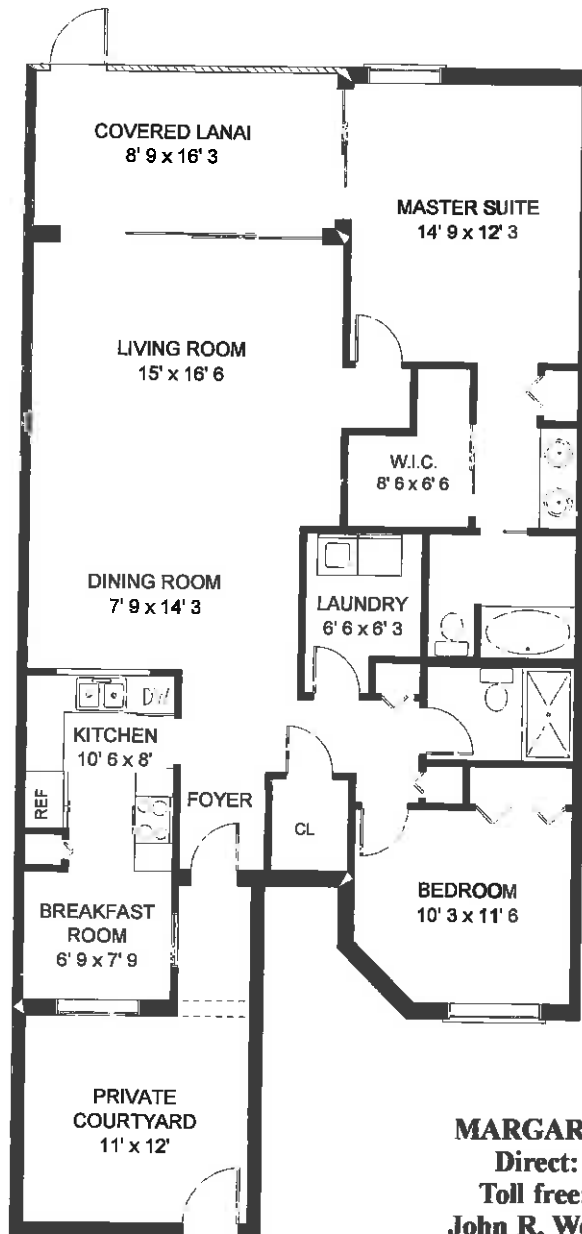

13120 CASTLE HARBOUR DRIVE  
 RESIDENCE N7  
 NAPLES, FL

**MARGARET & AUDREY**  
 Direct: 239.272.7000  
 Toll free: 800-685-4444  
 John R. Wood Inc. Realtors

TOTAL UNDER AIR	1299 sq. ft.
Covered Entry	141 sq. ft.
Covered Lanai	32 sq. ft.

---

TOTAL UNDER ROOF	1472 sq. ft.
Courtyard	151 sq. ft.

---

TOTAL AREA	1623 sq. ft.
------------	--------------